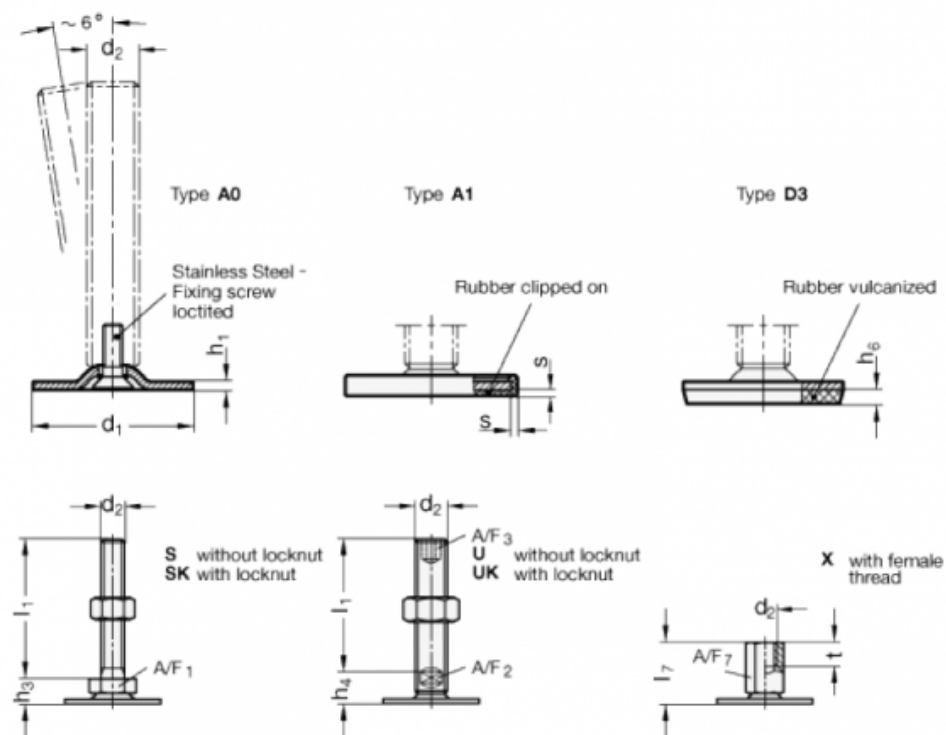

Data Sheet

Article number: 204060M850A0SK

Description: E+G levelling foot
GN 40-60-M8-50-A0-SK

Note: SK With nut, External hexagon at the bottom

Measures

A/F1	= 17
d1	= 60
d2	= M8
h1	= 2.5
h3	= 11
h6	=
l1	= 50
s	=